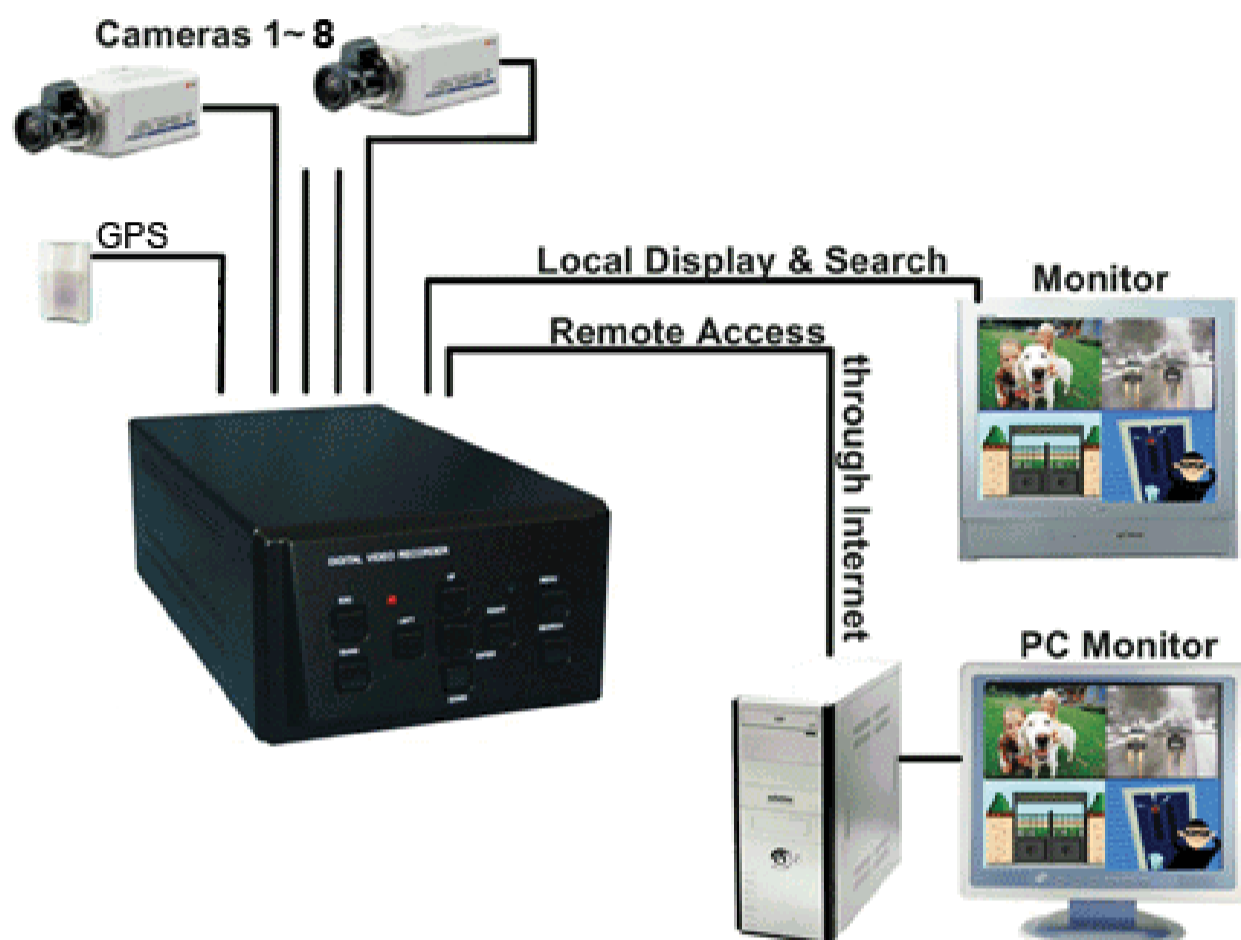

Dual Base / Singel Base Camera Link DVR

- 2 CL BASE sources parallel recording
 - 1TB SSD storage
 - 4G RAM
 - Operating voltage 220VAC or 9-36VDC
 - Dimensions 330mm (W) x 330mm (D) x 130mm(H)
 - weight 10KG
 - operating temperature 0°C ~50°C.
- Optinal:**
- GPS / IRIG-B synchronization
 - I/O and triggering
 - Audio recording
 - Lidar Module
 - Pulse Generator
 - Pre / Post Module